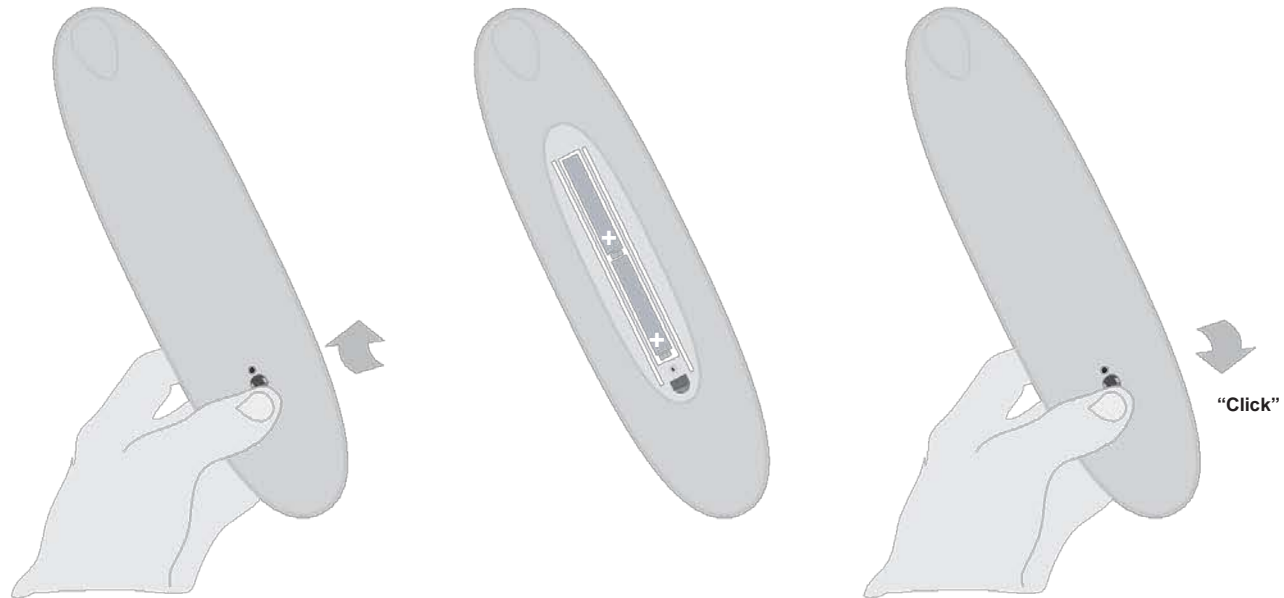

Setting up the AVC Remote Control

This section explains how to unpack and set-up the Amino remote control.

Your service provider may have supplied an alternative remote control, in which case please refer to the User Guide supplied by your service provider for instructions on setting up and using the remote control.

Inserting Batteries

The remote control requires two batteries type AAA, MN2400, UM-4, or LR03.

For best performance we recommend using Alkaline batteries.

- Open the battery cover by pushing lightly on the tab and lifting up the cover:
- Insert the batteries, taking care to observe the correct polarity:
- Replace the battery cover by engaging the two tabs in the top of the case and then closing it until it clicks into place: