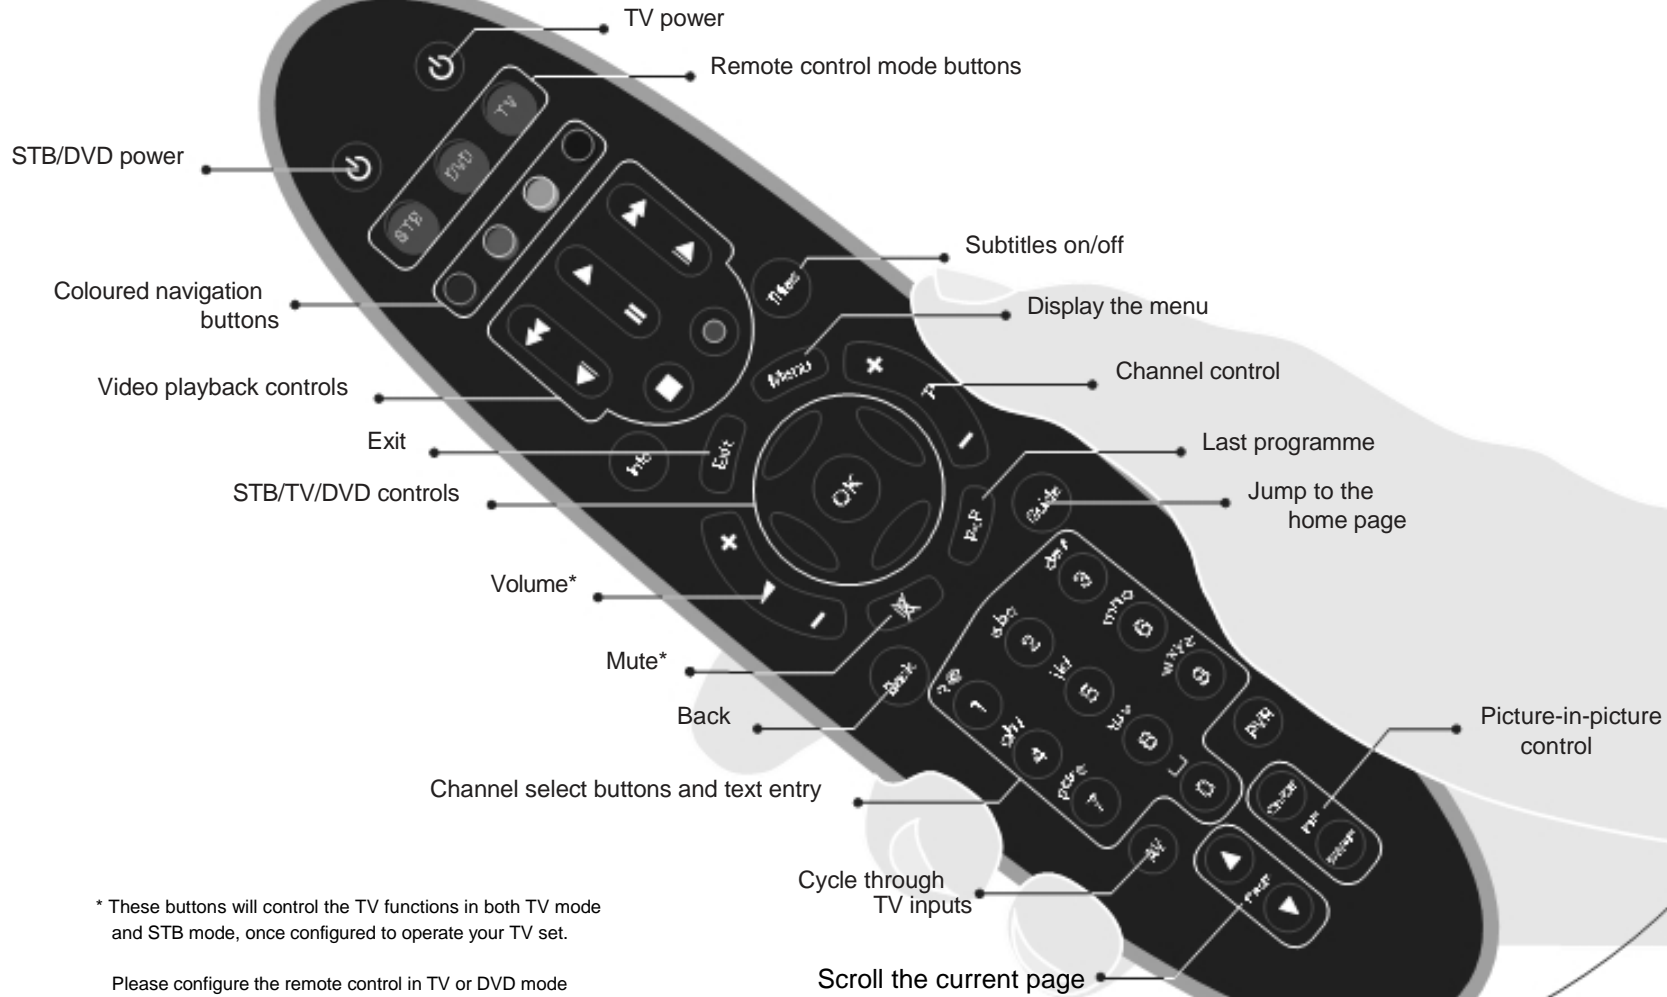

Using the Remote to Control the Set-Top Box, TV, or DVD

The function of unlabelled buttons may vary depending on the service provider.